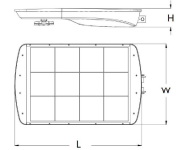

SOLF SOLAR

Slip Fitter not Included as shown

Remote Control Included

Smart Controller Features:

- (1) Microwave sensor with detection range: 50' H 33' W, detection angle: 65°.
- (2) Remote Control to adjust brightness, e.g., 100% brightness 8:00PM-1:00AM, 50% 1:00-5:00AM, 30% during 5:00-6:00AM.
- (3) Using the Remote Control the unit can be set to switch to full brightness when motion sensed in detection range and revert back to preset levels after Hold Time* of 0-250 seconds; factory setting is 10s
- (4) Photocell Hold time after sunset can be set 0-50 min. Factory setting: 0 min.

TECHNICAL SPECIFICATIONS:

- :: No Wires
- :: Die-cast aluminum with powder coat finish (Light Grey)
- :: TIR optic lens - TYPE III
- :: Beam Angle: 70°X150° (Directional LED Panel)
- :: Philips Lumileds Luxeon S050
- :: Efficiency: Up to 200LM/W
- :: Battery Type: LiFePO4
- :: Battery Life: More than 2000 Cycles (2000/365 Days=5.47 Years) with Overcharge and Over-Discharge Protection.
- :: Smart Lighting Controller & Remote Control to Change Settings Included
- :: Battery charge time to full level: 7 hours.
- :: Operation on full charge: 32 to 36 hours depending on fixture model.
- :: CRI: >70
- :: Operating Temp: 14°F to 122°F
- :: 50,000 hour rated life
- :: 5-year warranty
- :: Suitable for Wet Locations, IP65
- :: UL & DLC do not have certification category for Solar LED Street & Flood Lights yet

LED SOLAR ROADWAY / FLOOD LIGHTS

CATALOG NO.	SOLAR PANEL	LED WATTS	BATTERY	LUMENS	COLOR TEMP	DIMENSIONS
SOLF-17W-50K	17W	8W	115WH	1600LM	5000K	20"(L) x 11-5/8"(W) x 3-1/4"(H)
SOLF-36W-50K	36W	20W	245WH	4000LM	5000K	26-3/8"(L) x 16-3/4"(W) x 3-3/4"(H)
SOLF-54W-50K	54W	30W	385WH	6000LM	5000K	36"(L) x 16-3/4"(W) x 3-3/4"(H)